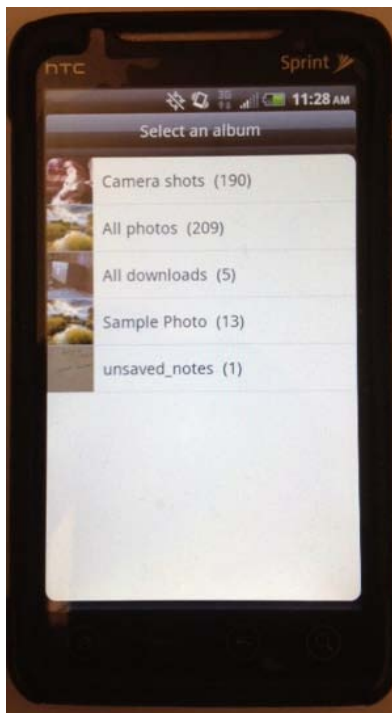

GMAIL on android

Click on the reply arrow on the top right of the screen

Click the "Menu" button of your Android device

Click the "Attach" button on the bottom left of the screen

Select an image from your photo galleries