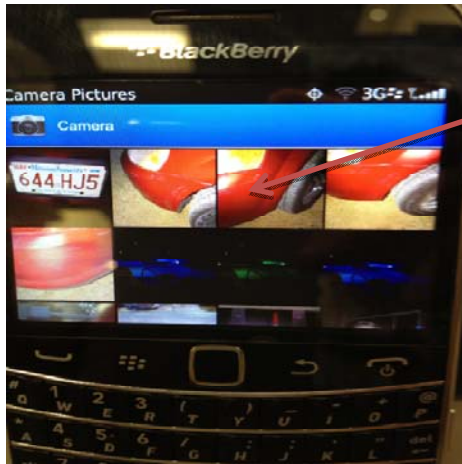

EMAIL on BlackBerry

Hit the letter "R" or the BlackBerry key and hit "Reply"

Push the BlackBerry key, scroll down and push "Attach"

Select "Picture"

Choose the correct picture folder

Select only one photo

Select "OK"

One picture is attached, repeat steps 2-6 until all photos are attached.

Hit the BlackBerry button and select "Send"