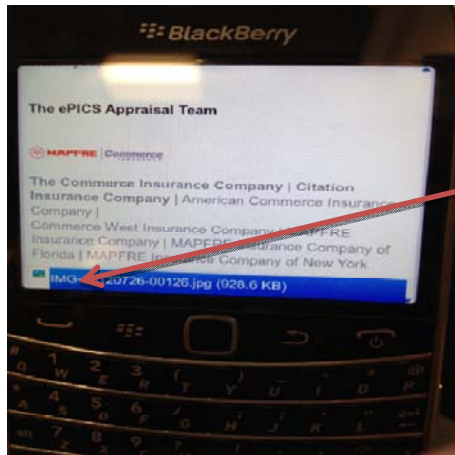

One picture is attached, repeat steps 2-6 until all photos are attached.